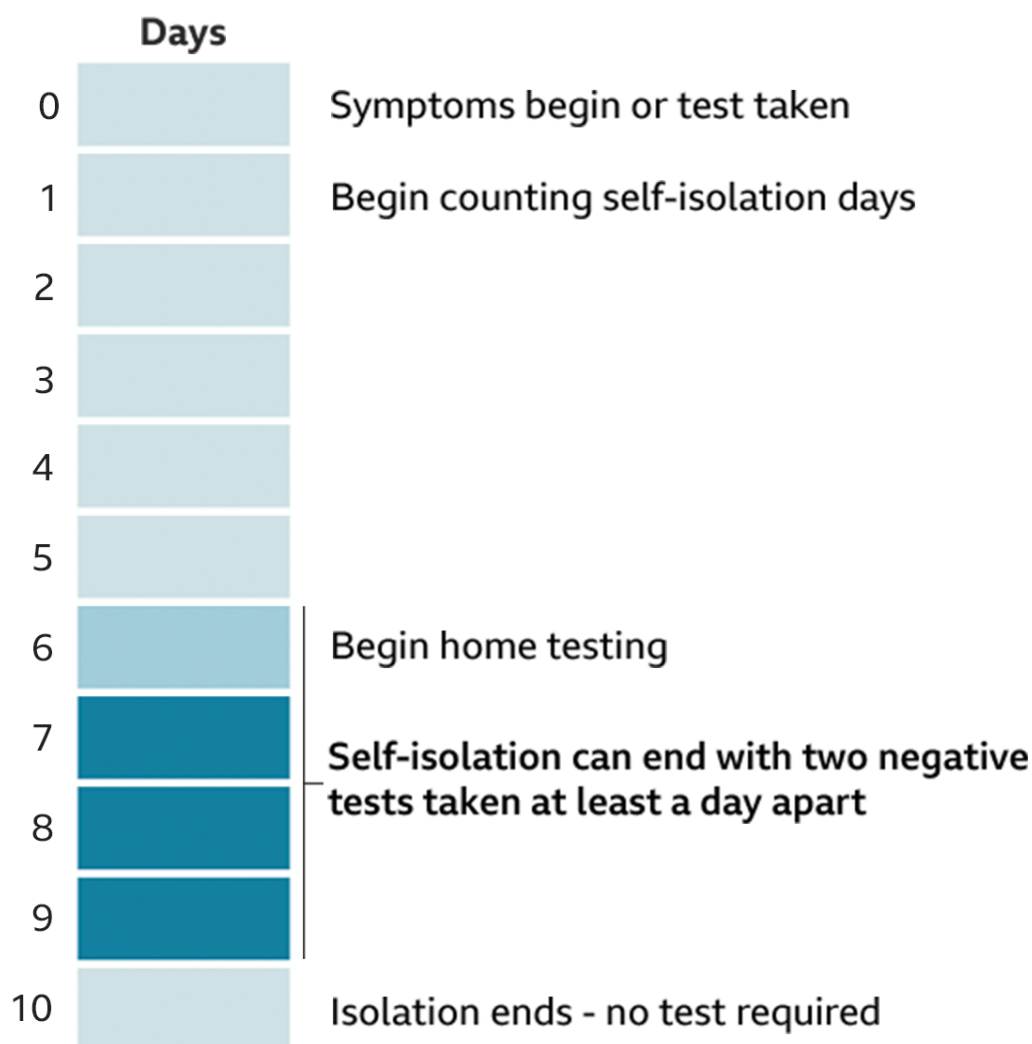

How seven-day isolation rule works in the UK

Source: NHS

BBC