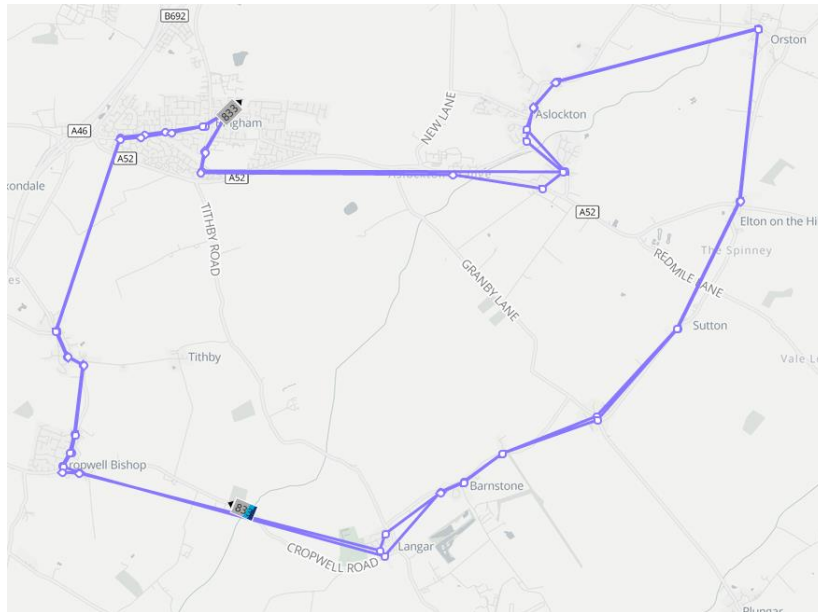

## Knowing that your bus is coming!

If you are fortunate to have a 'smart' phone or a home computer you can check if your 833 Bingham bus is on its way at this web address:

<https://bustimes.org/services/833-bingham-cropwell-bishop-orston-bingham#map>

You will see a schematic map of the 833 route (operated by Vectare for Nottsbus) showing the locations of the vehicles in service. I think it is updated every couple of minutes.

We have had various problems of poor reliability reported on the 33 route to Nottingham and Radcliffe (operated by the County Fleet Services for Nottsbus). The Parish Council is pushing for improved reliability to restore our confidence in this service and has requested that the County provide vehicle location information for the 33 route as soon as possible.