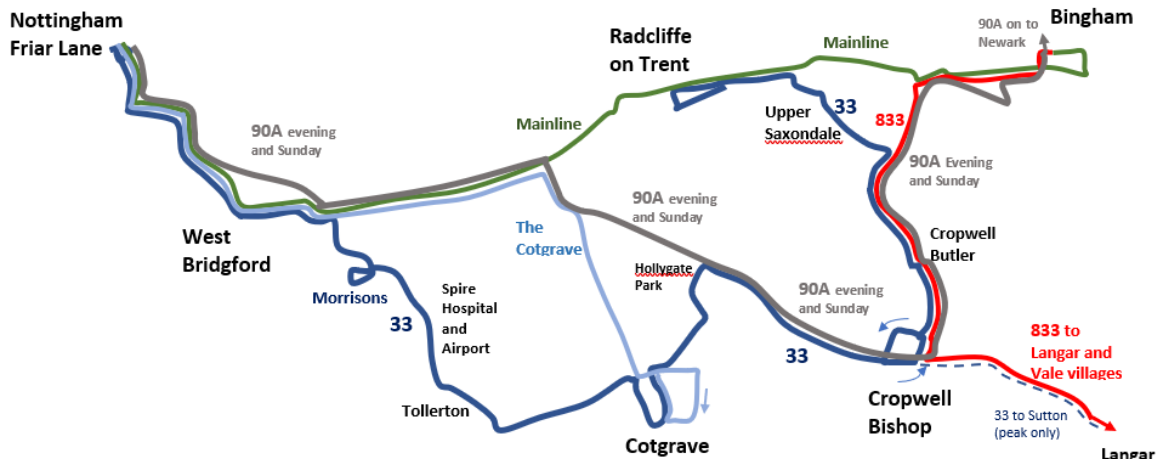

A SUMMARY OF BUSES SERVING CROPWELL BISHOP (August 2024)

SERVICE	MONDAY - SATURDAY TIMES
to NOTTINGHAM 33 from Hoe View Road (* from Church St.) (45 min journey) 90A (Evening) to Nottingham from Church St (24 mins) Return 33 from Friar Lane (stop F2) to Cropwell Church St. (43 mins) 90A (Evening) from Beastmarket (stop B3) to Church St (28 Mins)	0638* 0727* 0848 0938 1048 1158 1308 1418 1528 1648 1748 1843* M-F 1911 2041 2211 Sat 1951 2151 0722 0813 0933 1023 1133 1243 1353 1502 1632 1732 1832 M-F 1940 2110 2240 Sat 2020 2220
to RADCLIFFE 33 from Church St to New Road/Bingham Road. (15 mins) Return 33 from Radcliffe, New Rd to Cropwell Hoe View (15min)	0802 0852 1015 1105 1215 1325 1435 1545 1715 0833 0923 1033 1143 1253 1403 1513 1633 1733
to BINGHAM 833 from Church St. (13 mins) 90A (evening) to Bingham from Church St. (12 mins) Return 833 from Bingham Market Place to Cropwell Bishop (12 mins) 90A (evening) from Bingham Market place to Cropwell (11 mins)	0744 and every hour until 1644 M-F 2008 2138 2208 Sat 2049 2249 0840 and every hour until 1640 1730 M-F 1900 2030 2200 Sat 1940 2140

SUNDAY SERVICE	SUNDAY TIMES
90A to NOTTINGHAM from Church St. (24 mins)	1007 1207 1407 1607
90A From Beastmarket Hill (stop B3) to Cropwell Church St (28 Mins)	1035 1235 1435 1635
90A to BINGHAM from Church St. (10 mins)	1104 1304 1504 1704
90A From Bingham Market Place to Cropwell Bishop (10 mins)	0955 1155 1355 1555

For full timetables and stops please see <https://bustimes.org/localities/cropwell-bishop>

Vehicles on the 833 and 90A services may be tracked on a smartphone.

33 is operated by Nottsbus, 833 is operated by Centrebus, 90A is operated by Vectare/Central Connect.